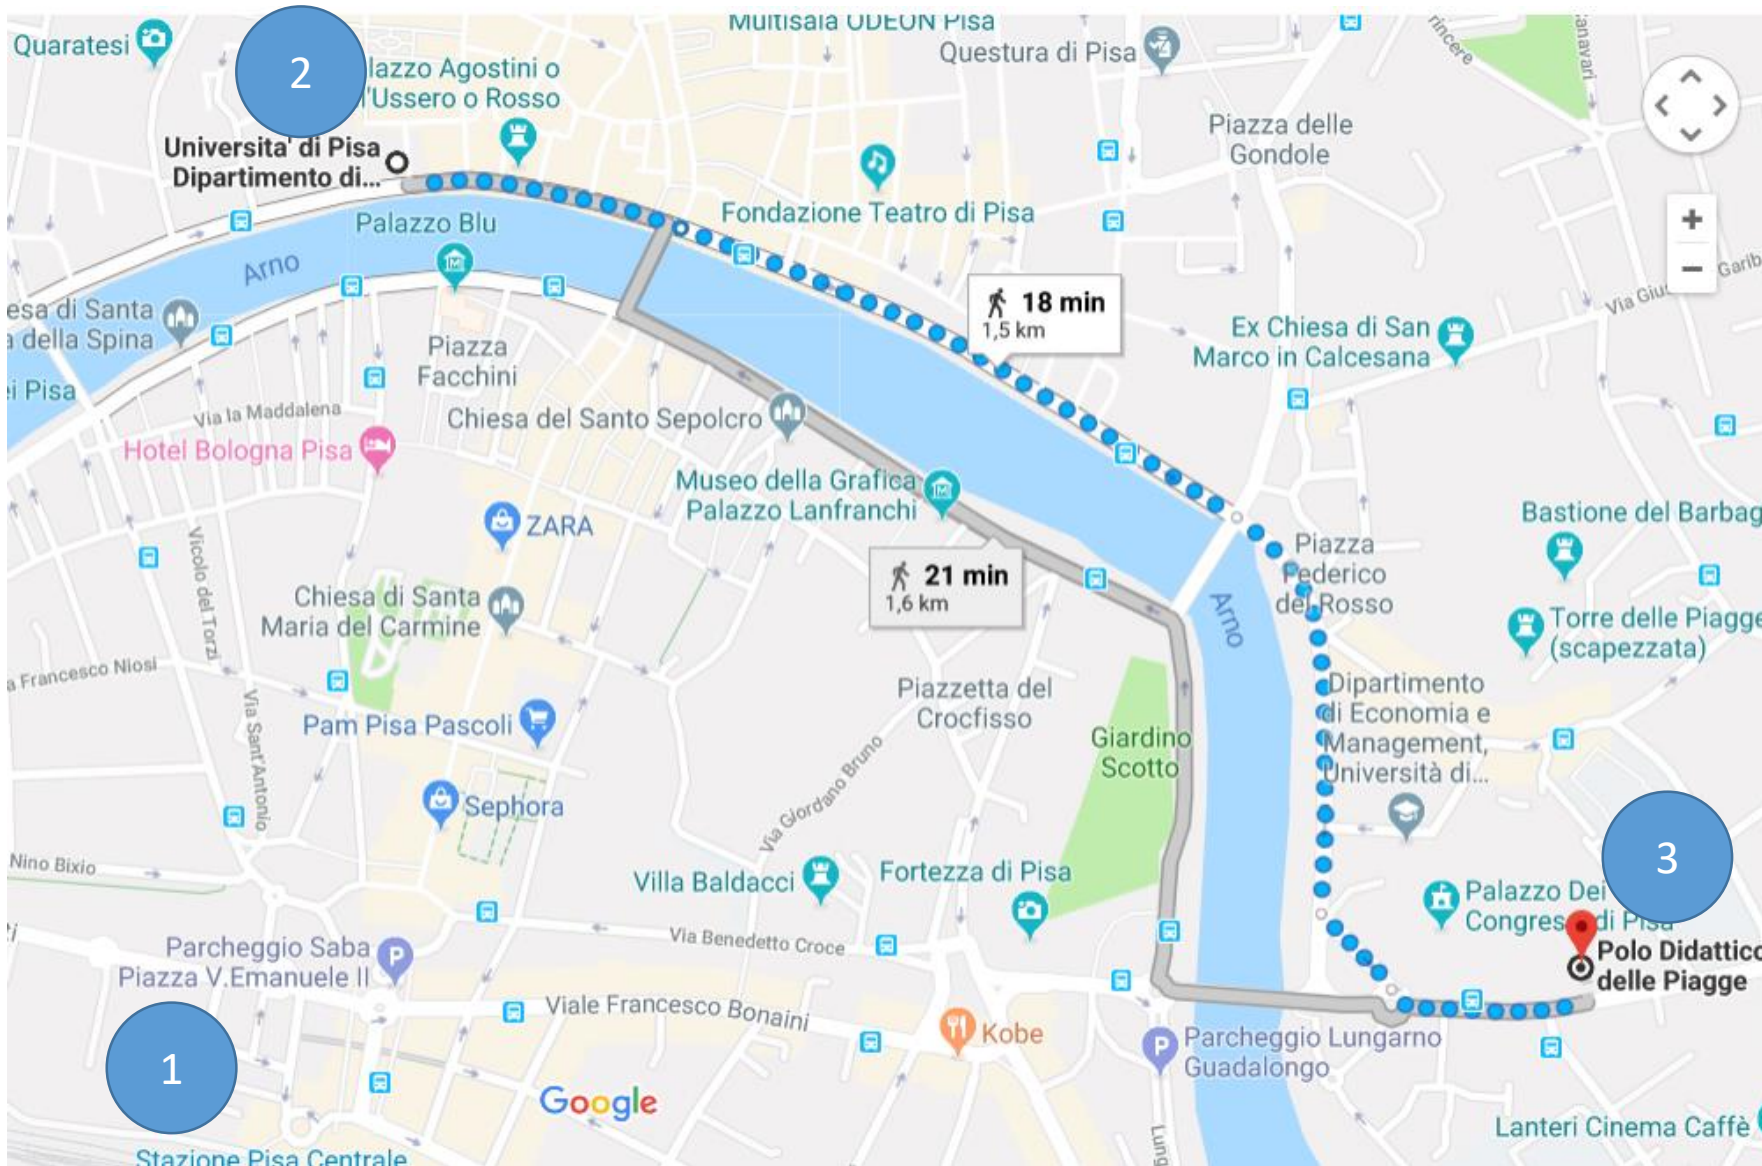

## 1 RAILWAY STATION

To go from Pisa Airport to the Railway Station take PISAMOVER

From Railway Station you can easily go downtown, the Leaning Tower of Pisa and Polo Piagge.

To reach Polo Piagge from here, you can go by feet or by bus (LAM Rossa).

## 2 DEPARTMENT OF POLITICAL SCIENCE

To go to the Summer School location (Polo Piagge) from the Department, you can walk or take the bus (Line 13, Line 5).

## 3 POLO PIAGGE